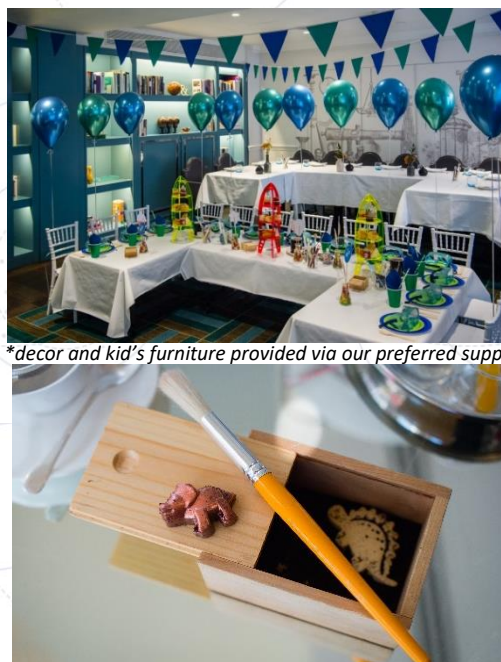

THE
AMPERSAND
HOTEL

Food & Beverage

Please confirm your pre-orders 10 working days prior to the event

CHILDREN'S BUFFET MENU

£20.00 PER CHILD

MINIMUM 10 CHILDREN

Fish goujons (F,D,E,G)
Grilled chicken breast (D,E,G)
Mini burgers (G,Mu,E,Se)
Vegetable crudités & hummus (Se)
French fries

THE ROCKET

£29.50 PER STAND

1 STAND BETWEEN 3 CHILDREN

A child friendly Science themed dessert filled Rocket Stand with Dry Ice
Served with a fossil box for children to dig for chocolate dinosaurs

LITTLE EXTRAS

Flavoured ice cream (D,E)
£5.00 PER CHILD

Cupcakes
£3.50 PER CAKE

Bespoke Birthday cakes (Vanilla or Chocolate)
From **£200.00 PER CAKE** (20 slices)

*decor and kid's furniture provided via our preferred supplier at an additional fee